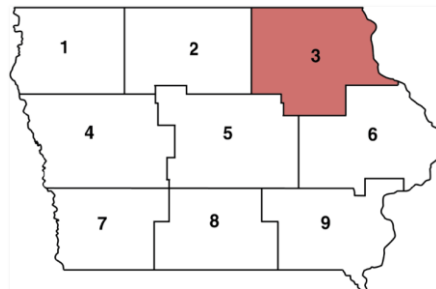

South Winneshiek Community Schools

St. Ansgar Community Schools

Starmont Community Schools

Sumner-Fredericksburg Community Schools

Tripoli Community Schools

Turkey Valley Community Schools

Union Community Schools

Wapsie Community Schools

Waterloo Community Schools

Waverly-Shell Rock Community Schools

West Central Community Schools

Districts = 38

IASB Director District #4

School Districts

Adair-Casey Community Schools
Ar-We-Va Community Schools
Audubon Community Schools
Boyer Valley Community Schools
Carroll Community Schools
Charter Oak-Ute Community Schools
Coon Rapids-Bayard Community Schools
Denison Community Schools
East Sac County Community Schools
Exira-Elk Horn-Kimballton Community Schools
Galva-Holstein Community Schools
Glidden-Ralston Community Schools
Greene County Community Schools
Guthrie Center Community Schools
Harlan Community Schools
IKM-Manning Community Schools
Lawton-Bronson Community Schools
Logan-Magnolia Community Schools
Manson Northwest Webster Community Schools