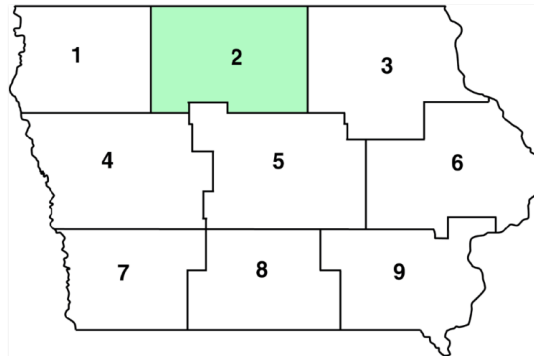

IASB Director District #2

School Districts

Algona Community Schools
Belmond-Klemme Community Schools
CAL Community Schools
Central Springs Community Schools
Clarion-Goldfield-Dows Community Schools
Clear Lake Community Schools
Eagle Grove Community Schools
Emmetsburg Community Schools
Estherville Lincoln Central Community Schools
Forest City Community Schools
Garner-Hayfield-Ventura Community Schools
Gilmore City-Bradgate Community Schools
Graettinger-Terril Community Schools
Hampton-Dumont Community Schools
Humboldt Community Schools

Lake Mills Community Schools
Laurens-Marathon Community Schools
Lu Verne Community Schools
Mason City Community Schools
North Iowa Community Schools
North Kossuth Community Schools
North Union Community Schools
Northwood-Kensett Community Schools
Pocahontas Area Community Schools
Ruthven-Ayrshire Community Schools
Twin Rivers Community Schools
West Bend-Mallard Community Schools
West Fork Community Schools
West Hancock Community Schools

Districts = 29